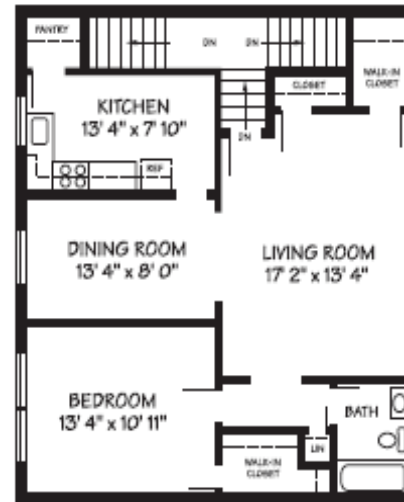

PINEFIELD MANOR APARTMENTS

20 MEMORIAL COURT ~ DENVILLE, NJ 07834

(973)-887-2287

A: 1 BEDROOM 3 1/2 ROOMS

This well-designed apartment features spacious rooms including a 20 foot plus living room with a large guest closet. The bedroom features "His and Hers" twin closets. The roomy kitchen/dining area includes modern appliances and huge pantry closet (in 2nd floor units). The ceramic tiled bath with color coordinated fixtures adds glamour to the bathroom. There are also two additional closets located in the hall for easy access.

C: 2 BEDROOMS 4 1/2 ROOMS

Our largest apartment features a gracious roomy design with functional planning. It's two spacious bedrooms are both serviced by 2 closets. You can enjoy the view from the large picture windowed living room. The large kitchen features an eat-in dinette area, modern appliances & a pantry closet (in 2nd floor units). A total of 7 closets grace this regal-sized apartment.

B1: 1 BEDROOM 4 ROOMS

This beautiful 1 bedroom floor plan is designed for those who prefer a formal dining room without sacrificing living space. In addition to the dining room, we offer a large kitchen/dinette with a pantry closet (in 2nd floor units). The 240 square foot living room contains 2 huge closets, while the bedroom has a large walk-in for your convenience. The color-coordinated bathroom has ceramic tiled walls and adjoining linen closet.