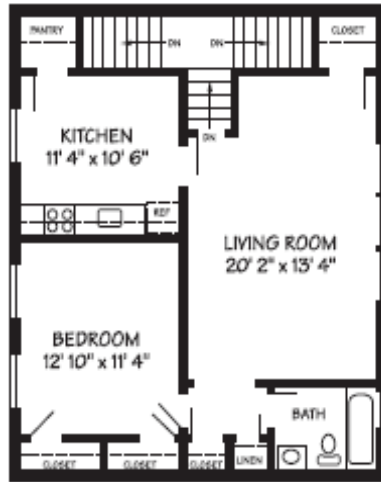

PINEFIELD MANOR APARTMENTS

20 MEMORIAL COURT ~ DENVILLE, NJ 07834

(973)-887-2287

A: 1 BEDROOM 3 1/2 ROOMS

This well-designed apartment features spacious rooms including a 20 foot plus living room with a large guest closet. The bedroom features "His and Hers" twin closets. The roomy kitchen/dining area includes modern appliances and huge pantry closet (in 2nd floor units). The ceramic tiled bath with color coordinated fixtures adds glamour to the bathroom. There are also two additional closets located in the hall for easy access.

C: 2 BEDROOMS 4 1/2 ROOMS

Our largest apartment features a gracious roomy design with functional planning. It's two spacious bedrooms are both serviced by 2 closets. You can enjoy the view from the large picture windowed living room. The large kitchen features an eat-in dinette area, modern appliances & a pantry closet (in 2nd floor units). A total of 7 closets grace this regal-sized apartment.

B1: 1 BEDROOM 4 ROOMS

This beautiful 1 bedroom floor plan is designed for those who prefer a formal dining room without sacrificing living space. In addition to the dining room, we offer a large kitchen/dinette with a pantry closet (in 2nd floor units). The 240 square foot living room contains 2 huge closets, while the bedroom has a large walk-in for your convenience. The color-coordinated bathroom has ceramic tiled walls and adjoining linen closet.