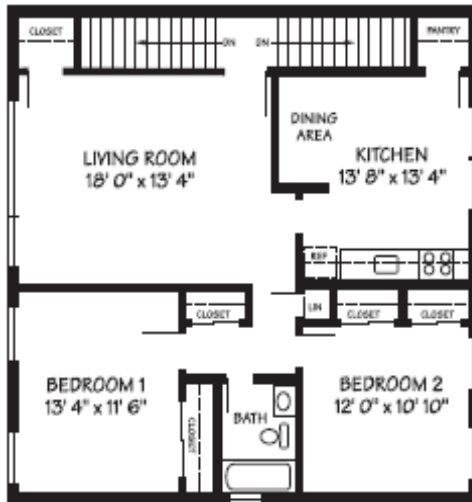

PINEFIELD MANOR APARTMENTS

20 MEMORIAL COURT ~ DENVILLE, NJ 07834

(973)-887-2287

A: 1 BEDROOM 3 1/2 ROOMS

This well-designed apartment features spacious rooms including a 20 foot plus living room with a large guest closet. The bedroom features "His and Hers" twin closets. The roomy kitchen/dining area includes modern appliances and huge pantry closet (in 2nd floor units). The ceramic tiled bath with color coordinated fixtures adds glamour to the bathroom. There are also two additional closets located in the hall for easy access.

C: 2 BEDROOMS 4 1/2 ROOMS

Our largest apartment features a gracious roomy design with functional planning. It's two spacious bedrooms are both serviced by 2 closets. You can enjoy the view from the large picture windowed living room. The large kitchen features an eat-in dinette area, modern appliances & a pantry closet (in 2nd floor units). A total of 7 closets grace this regal-sized apartment.

B1: 1 BEDROOM 4 ROOMS

This beautiful 1 bedroom floor plan is designed for those who prefer a formal dining room without sacrificing living space. In addition to the dining room, we offer a large kitchen/dinette with a pantry closet (in 2nd floor units). The 240 square foot living room contains 2 huge closets, while the bedroom has a large walk-in for your convenience. The color-coordinated bathroom has ceramic tiled walls and adjoining linen closet.